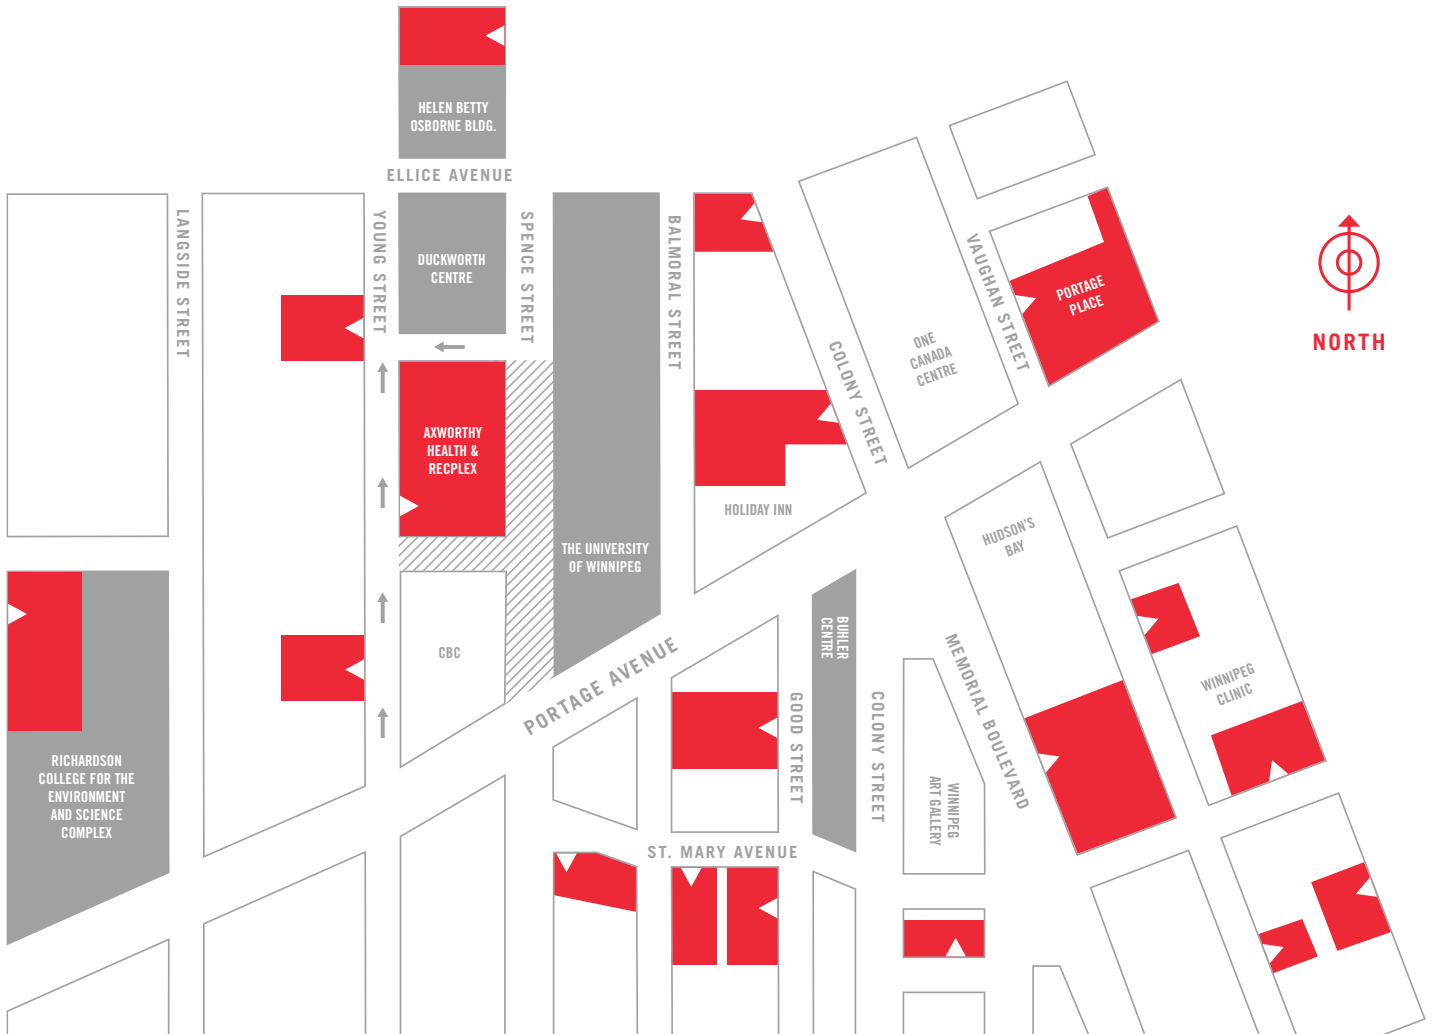

PARKING MAP

THE UNIVERSITY OF
WINNIPEG

- ONE WAY
- /// WALKING TRAFFIC ONLY
- PARKING LOT
- ▷ PARKING LOT ENTRANCE