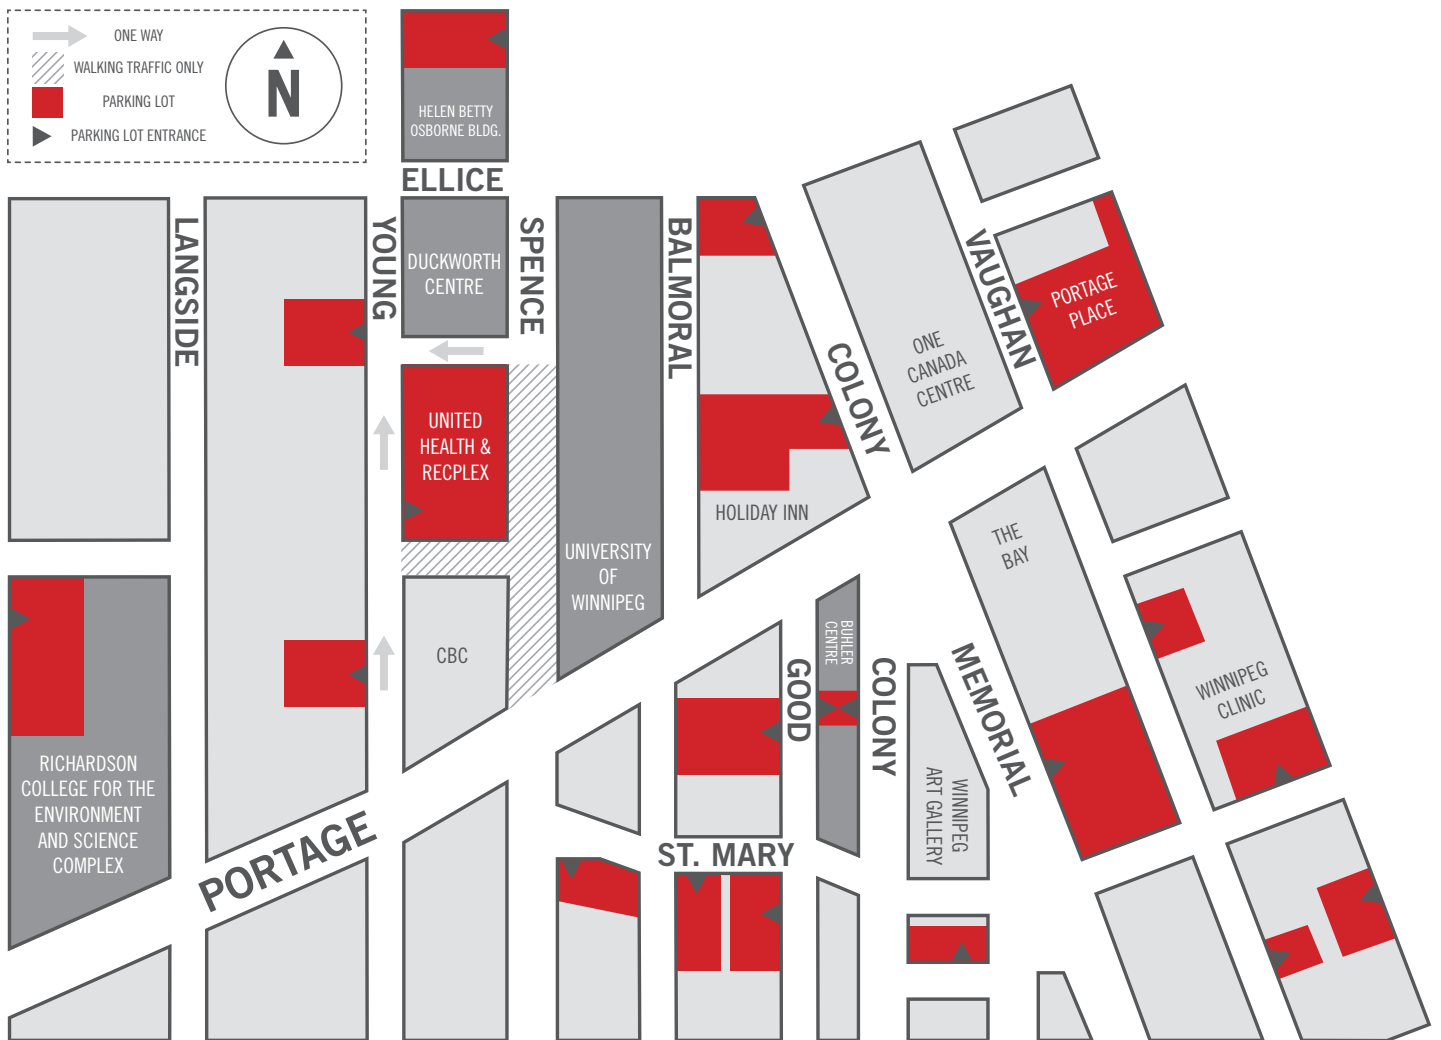

## PARKING MAP //

## ACCESS MAP //

### ***DROP-OFF ROUTE***

Follow the route marked on the map below when dropping individuals off at the Duckworth Centre of the RecPlex.

### ***BUILDING ENTRANCES***

The RecPlex has two entrances. See map below for details.